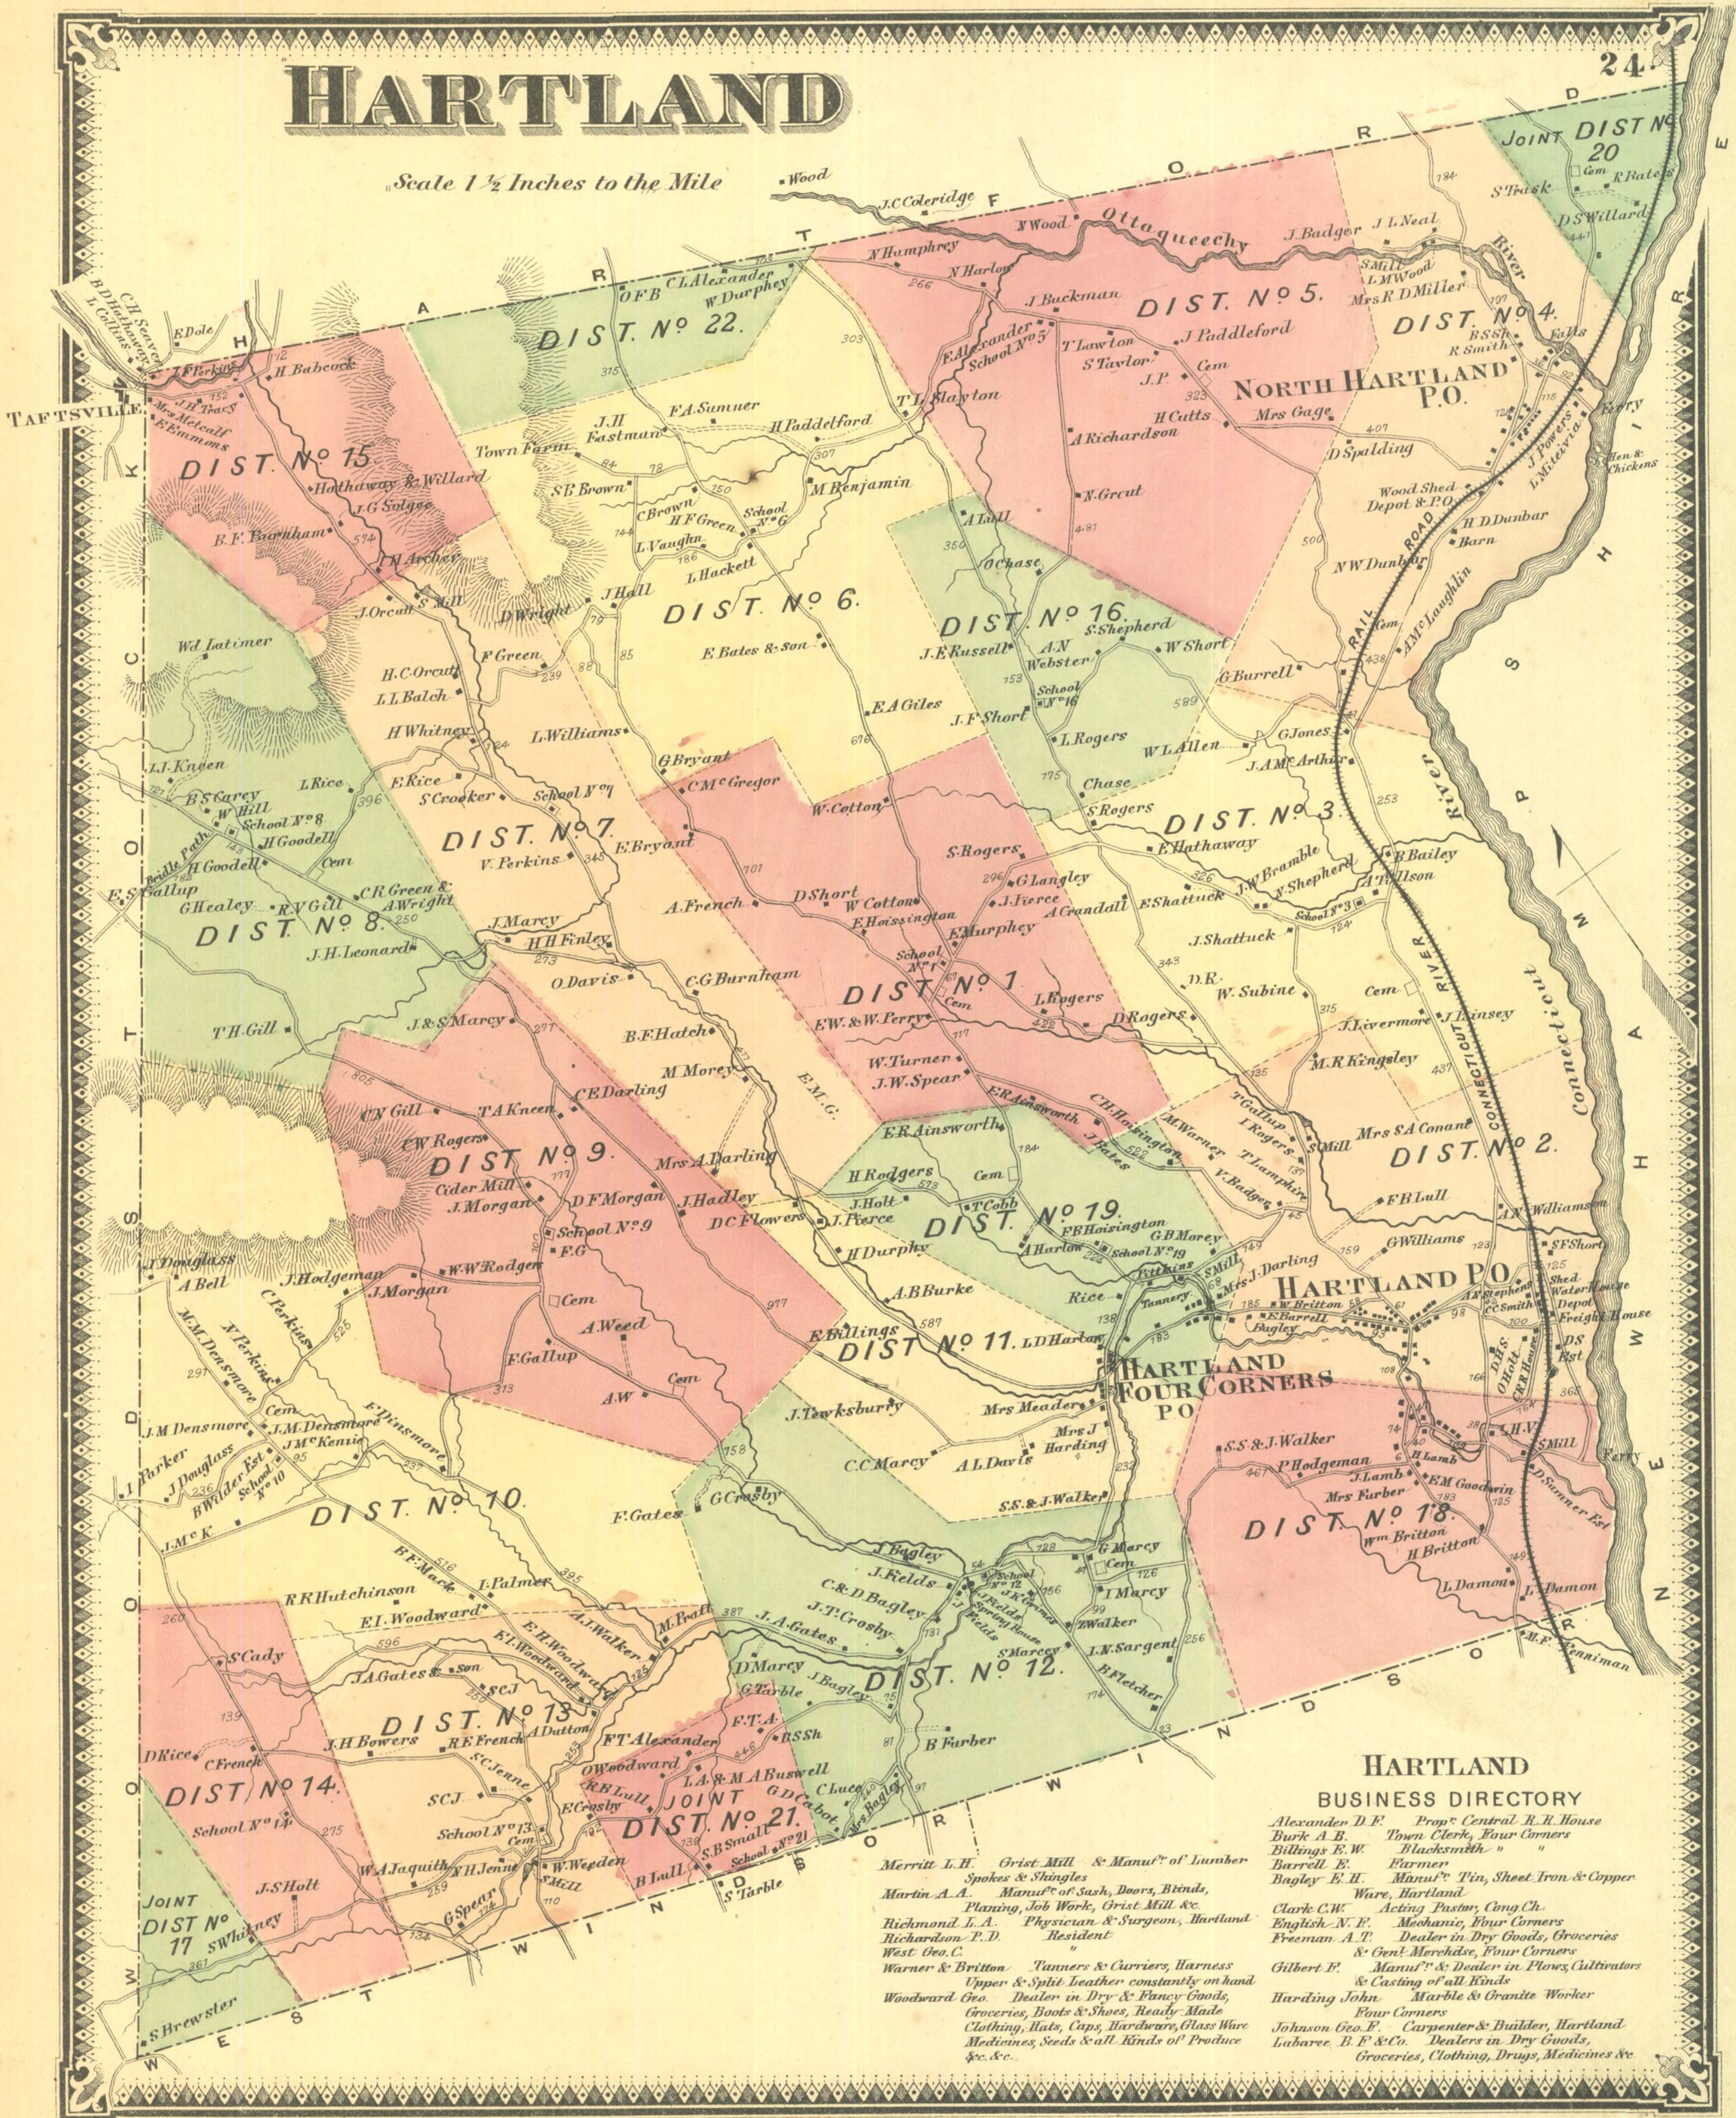

HARTLAND

Scale 1 1/2 Inches to the Mile

Hartland, VT

1869

Beers Atlas

Atlas of Windsor County, VT; F.W. Beers

Feet 0 1000 2000 5000 10000
Miles 0 1/4 1/2 1 2
Historical Maps at the Same Size for Easy Study
Old Maps
PO Box 54
West Chesterfield, NH 03466 413-772-2801